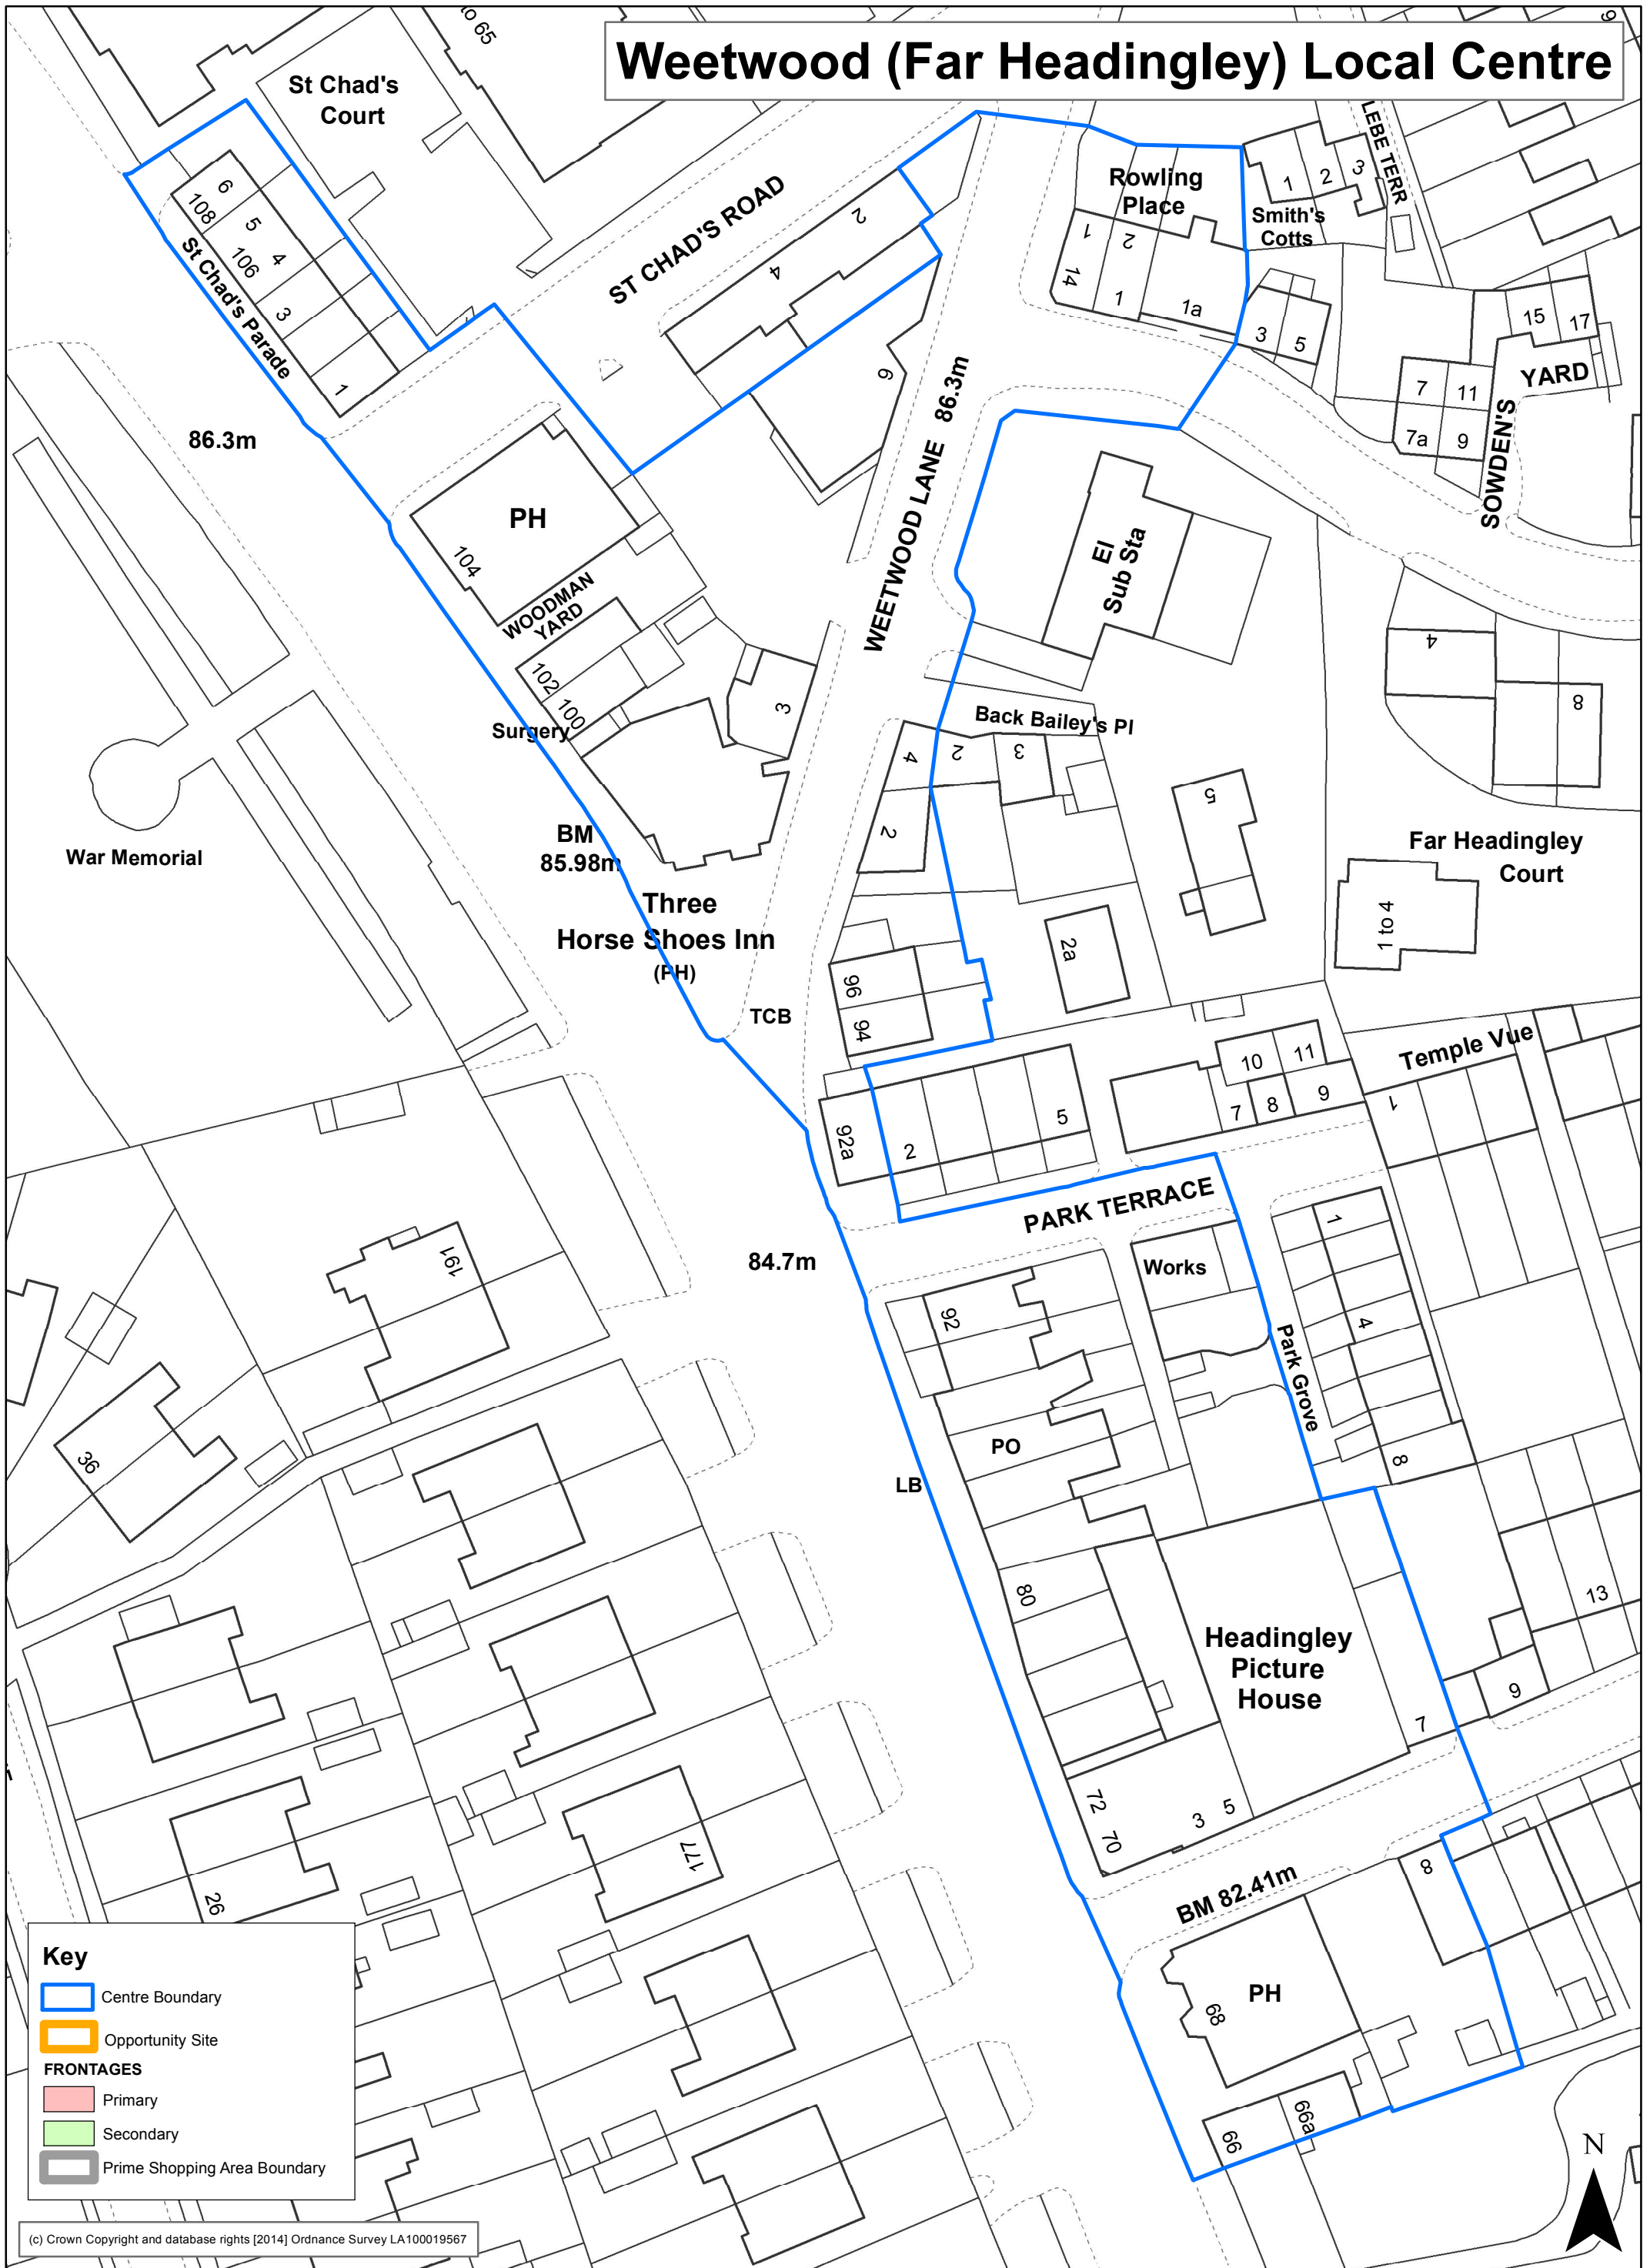

Weetwood (Far Headingley) Local Centre

Key

- Centre Boundary
- Opportunity Site

FRONTAGES

- Primary
- Secondary
- Prime Shopping Area Boundary

(c) Crown Copyright and database rights [2014] Ordnance Survey LA100019567